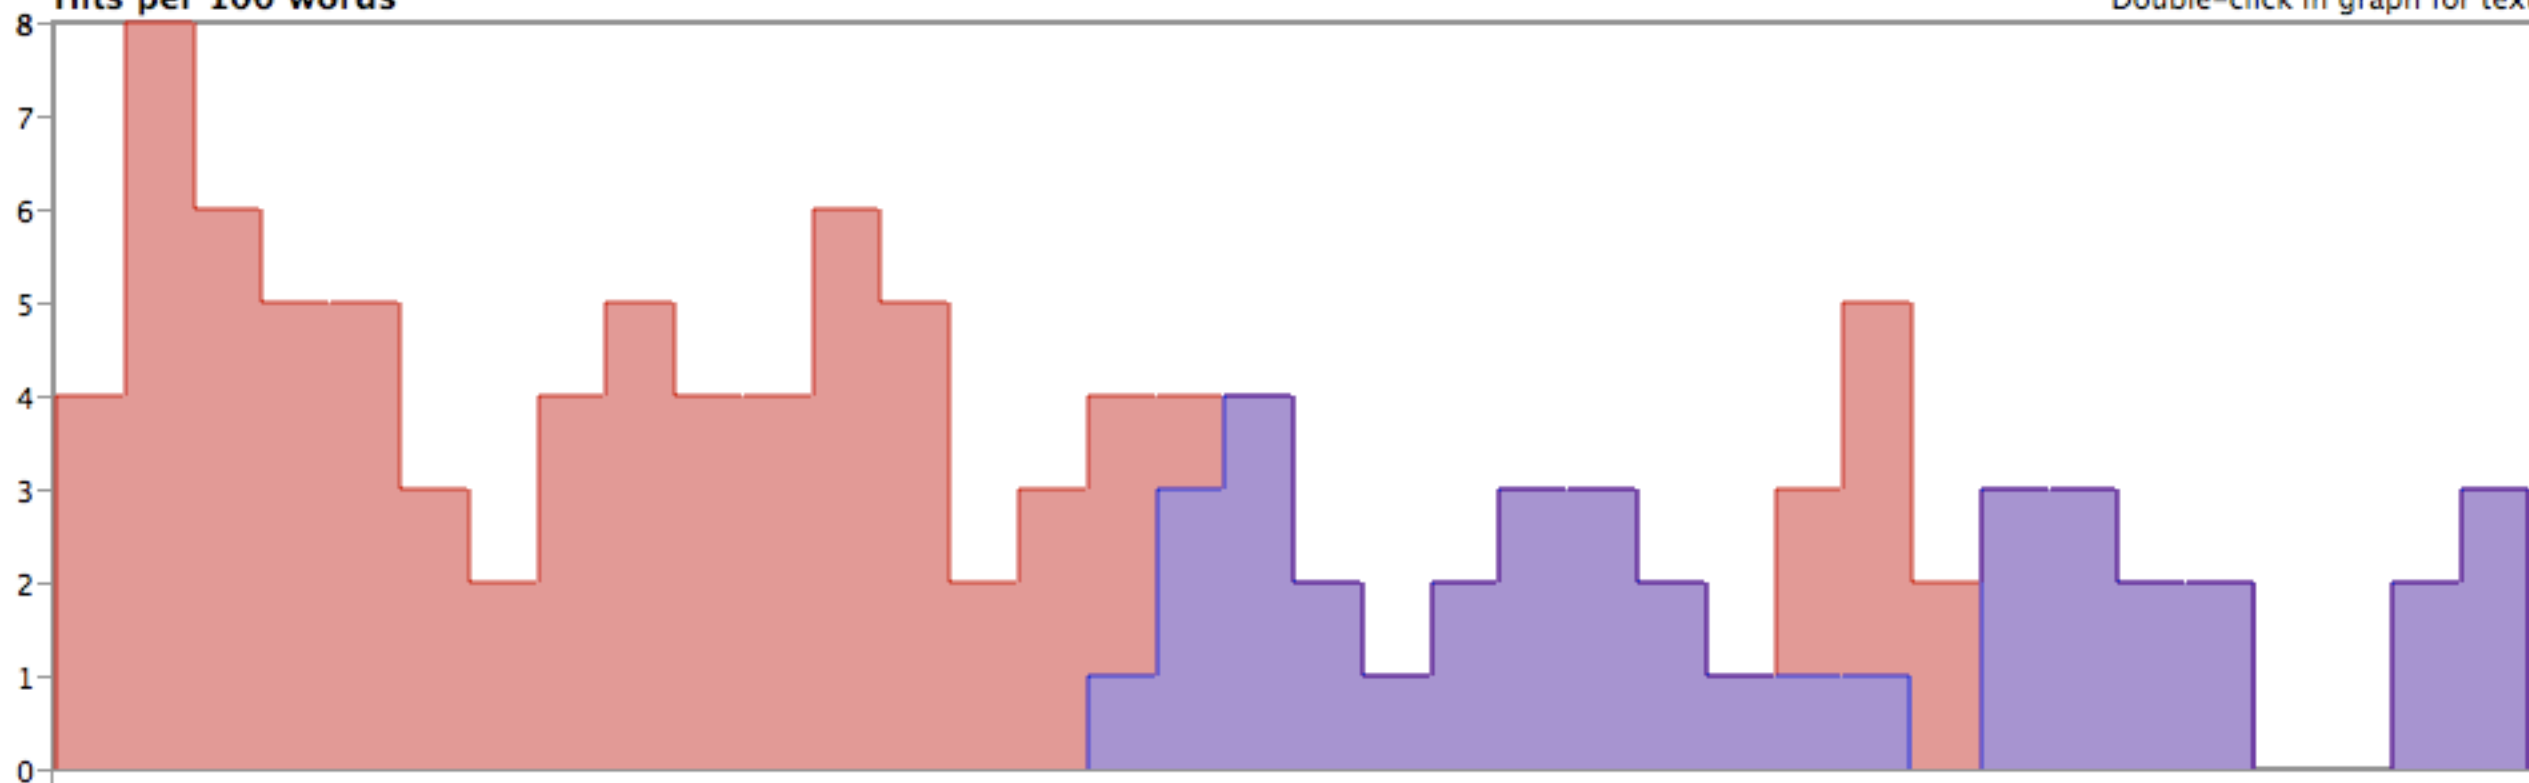

Add: Graph ▾

Analysis

Concordance

Table

Hits Graph

Analysis Graph

Analysis

Concordance

Table

Hits per 100 words

Double-click in graph for text.

Gen.

● אֱלֹהִים

● יְהוָה

Keep

Clear